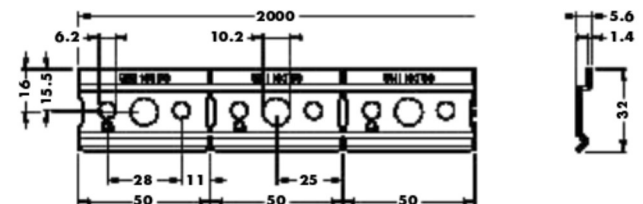

Warning icons: a bell, a red triangle with an exclamation mark, a person falling, and a sign with '562-563'. The URL www.camar.it/warning is displayed below.