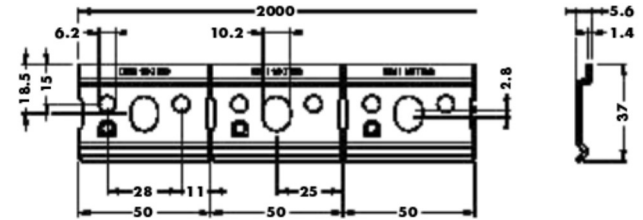

# 873 AC Z1 20 00 IP

Warning icons: a bell, a red triangle with an exclamation mark, a person falling, and a sign with '562-563'. The URL [www.camar.it/warning](http://www.camar.it/warning) is displayed below.