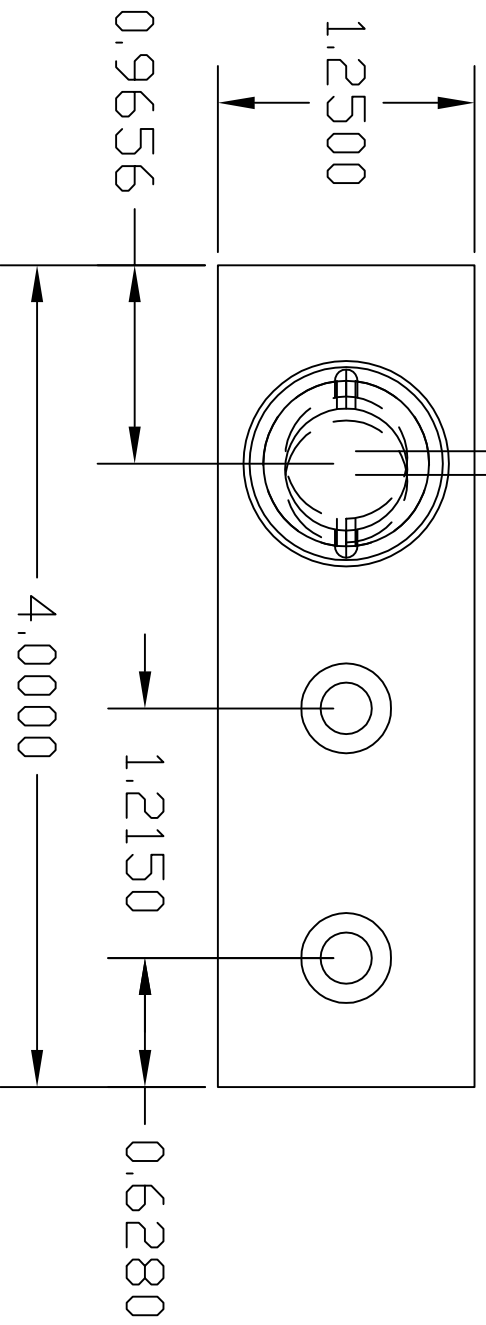

ECCENTRIC BUSHING, GIVING  
1/8" (3mm) OF ADJUSTMENT

**CRL** DOOR RAIL SYSTEM

C.R. Laurence Architectural Products

Phone Orders (800) 421-6144

Fax Orders (800) 262-3299

WWW.CRLAURENCE.COM

Patent Pending

TOP DOOR RAIL FITTING

CRL9060TDF